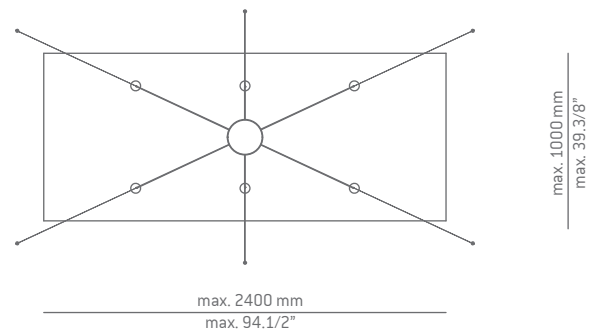

COMPASS

T-4074

compositions

Date	Type
Project	
Location	
Model #	Quantity
Specifier	

Many possible configurations with R21S.6

Code	Composition includes				
R21S.6 compass	<p>1 single surface canopy 114074XX2</p> <p>6 units of T-4074C</p> <p>3 drivers 671000081 / Dimmable Triac</p>				
	<table border="0"> <tr> <th>Temperature</th> <th>Finish</th> </tr> <tr> <td> <ul style="list-style-type: none"> ■ W (2700K / 625 lumens) ■ M (3000K / 652 lumens) </td> <td> <ul style="list-style-type: none"> ■ 26 BLK Black ■ 55 BG Beige ■ 59 TC Terracotta ■ CUSTOM </td> </tr> </table>	Temperature	Finish	<ul style="list-style-type: none"> ■ W (2700K / 625 lumens) ■ M (3000K / 652 lumens) 	<ul style="list-style-type: none"> ■ 26 BLK Black ■ 55 BG Beige ■ 59 TC Terracotta ■ CUSTOM
Temperature	Finish				
<ul style="list-style-type: none"> ■ W (2700K / 625 lumens) ■ M (3000K / 652 lumens) 	<ul style="list-style-type: none"> ■ 26 BLK Black ■ 55 BG Beige ■ 59 TC Terracotta ■ CUSTOM 				

Code	Composition shape
R21S.6 compass	<p>max. 1365 mm max. 53.3/4"</p>

Code	Composition shape
R21S.6 compass	<p>max. 1160 mm max. 45.5/8"</p>