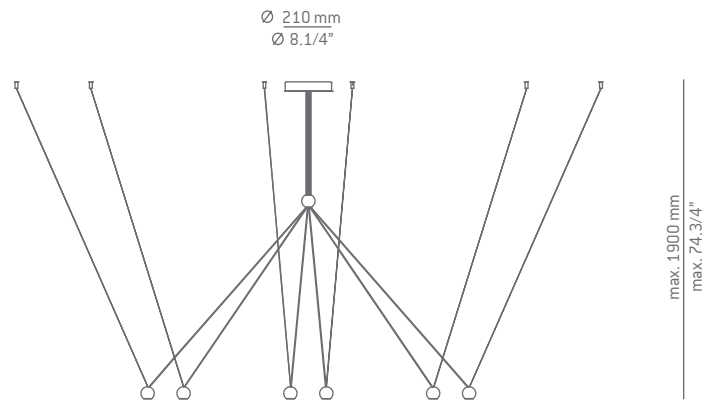

COMPASS

T-4074

compositions

Date	Type
Project	
Location	
Model #	Quantity
Specifier	

Many possible configurations with R21S.6

Code	Composition includes				
R21S.6 compass	<p>1 single surface canopy 114074XX2</p> <p>6 units of T-4074C</p> <p>3 drivers 671000081 / Dimmable Triac</p>				
	<table border="0"> <tr> <th>Temperature</th> <th>Finish</th> </tr> <tr> <td> <ul style="list-style-type: none"> ■ W (2700K / 625 lumens) ■ M (3000K / 652 lumens) </td> <td> <ul style="list-style-type: none"> ■ 26 BLK Black ■ 55 BG Beige ■ 59 TC Terracotta ■ CUSTOM </td> </tr> </table>	Temperature	Finish	<ul style="list-style-type: none"> ■ W (2700K / 625 lumens) ■ M (3000K / 652 lumens) 	<ul style="list-style-type: none"> ■ 26 BLK Black ■ 55 BG Beige ■ 59 TC Terracotta ■ CUSTOM
Temperature	Finish				
<ul style="list-style-type: none"> ■ W (2700K / 625 lumens) ■ M (3000K / 652 lumens) 	<ul style="list-style-type: none"> ■ 26 BLK Black ■ 55 BG Beige ■ 59 TC Terracotta ■ CUSTOM 				

Code	Composition shape
R21S.6 compass	<p>max. 1365 mm max. 53.3/4"</p>

Code	Composition shape
R21S.6 compass	<p>max. 1160 mm max. 45.5/8"</p>